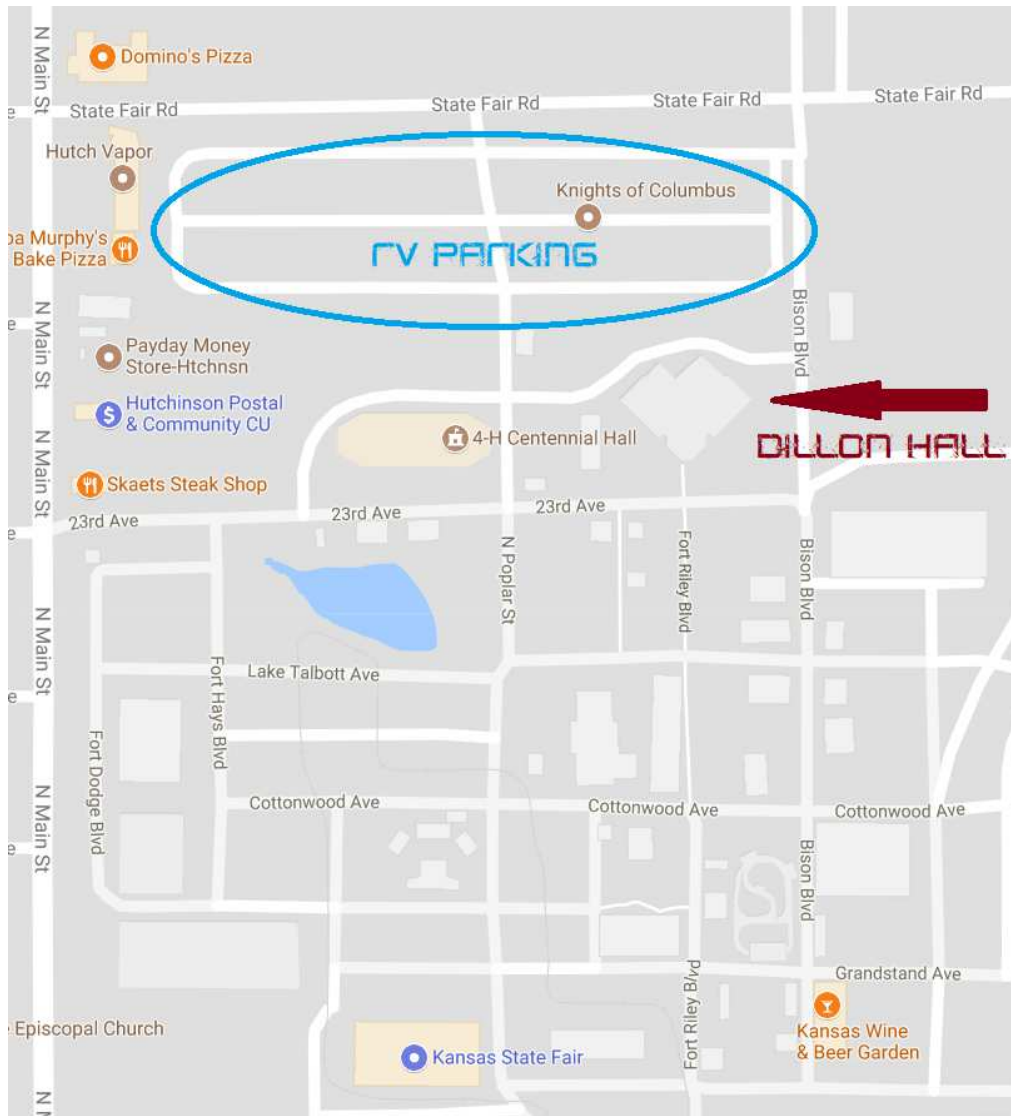

2018 National Dutch Oven Gathering

Kansas State Fairgrounds
2000 N. Poplar Street
Hutchinson, KS

Location: The fairgrounds are located in the north-central part of Hutchinson, KS. We will be at the north end of the fairgrounds utilizing the RV Park and Dillon Hall. The area is bound by State Fair Rd. on the north, 23rd Ave on the South, N. Main St on the West and Bison Blvd on the East. **Watch for signs as you get close to the Fairgrounds.**

Nearby Grocery Stores

- Dillon's - 1321 N Main St, Hutchinson, KS 67501
- Walmart Super-Center - 1905 E 17th Ave, Hutchinson, KS 67501
- Aldi's - 1711 Waldron St, Hutchinson, KS 67502